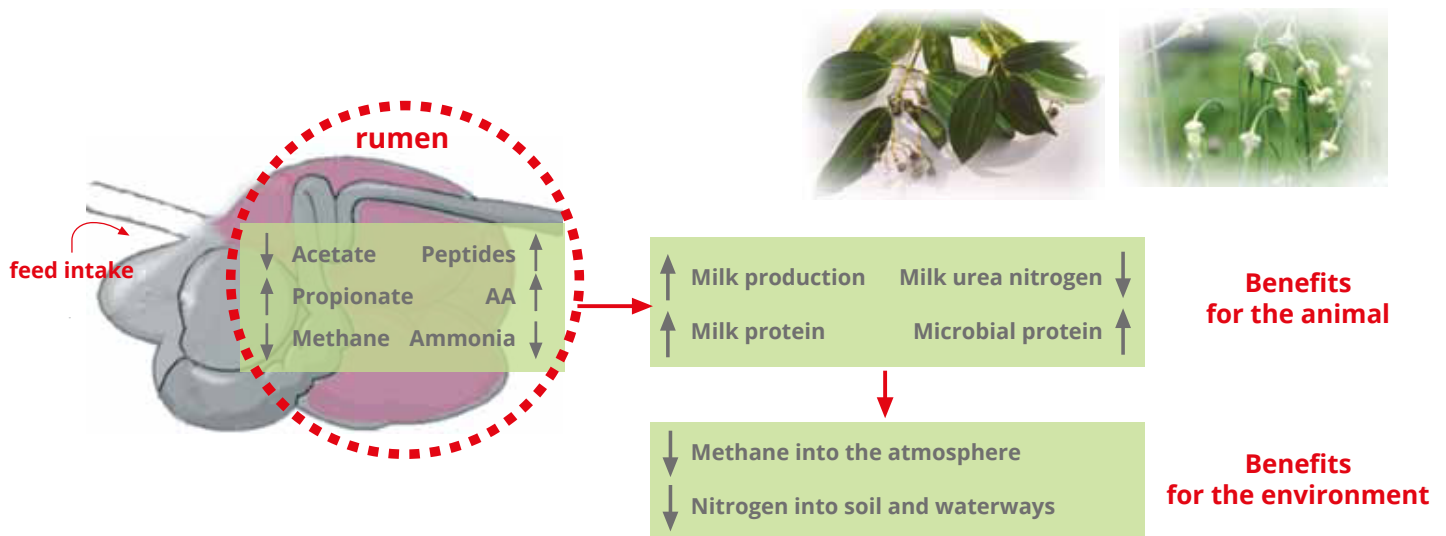

To optimize rumen function

Over 5 years of continuing research has led to the selection of the two most potent active ingredients from natural plants: Cinnamaldehyde (naturally found in Cinnamomum spp.) and diallyl disulfide (naturally found in garlic oil from Allium sativa)

NEXT Enhance 300 improves milk production and milk component yield

NEXT Enhance 300 is proven in both forage and concentrate diets alone or together with live yeasts

*References for above results available on request