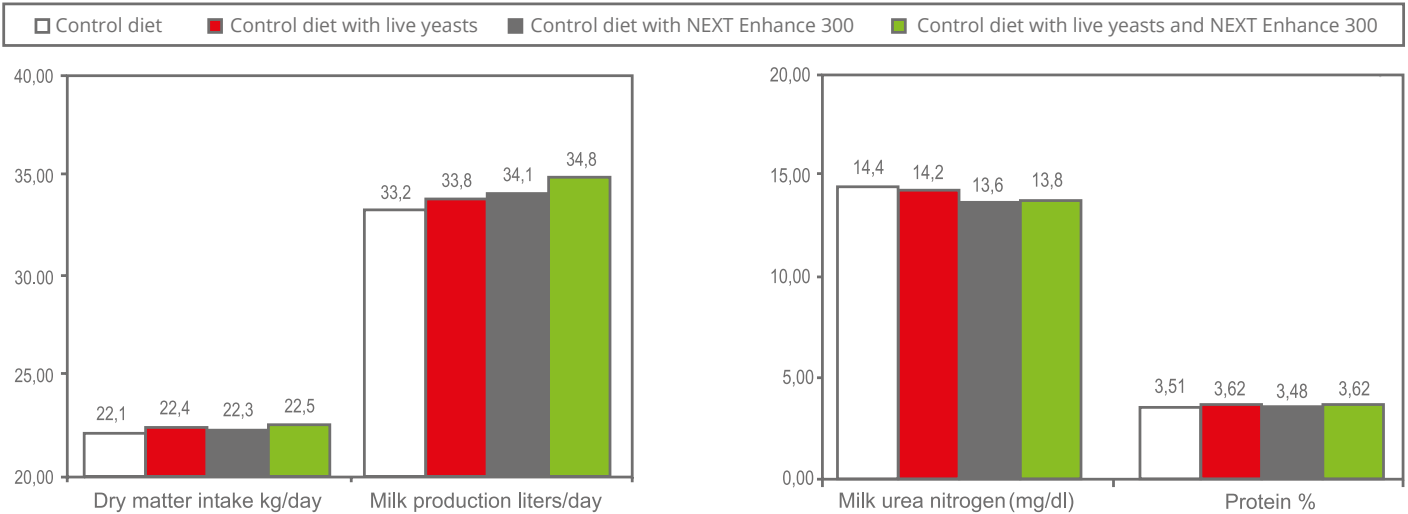

NEXT Enhance 300 improves milk production and milk component yield

NEXT Enhance 300 is proven in both forage and concentrate diets alone or together with live yeasts

*References for above results available on request